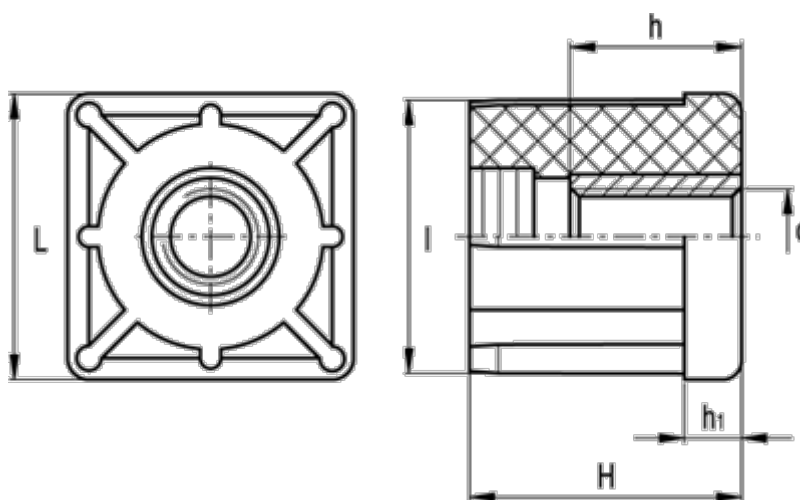

Data Sheet

Article number: 2310320104
Description: E+G Square end-cap
NDX.Q-40x2.5-M14

Measures

d	= M14	Tube wall thickness = 2.5
h	= 15	Weight (g) = 49
H	= 38	
h1	= 8	
Internal tube size	= 35.0	
l	= 35.0	
L	= 40	
Outer tube size	= 40	